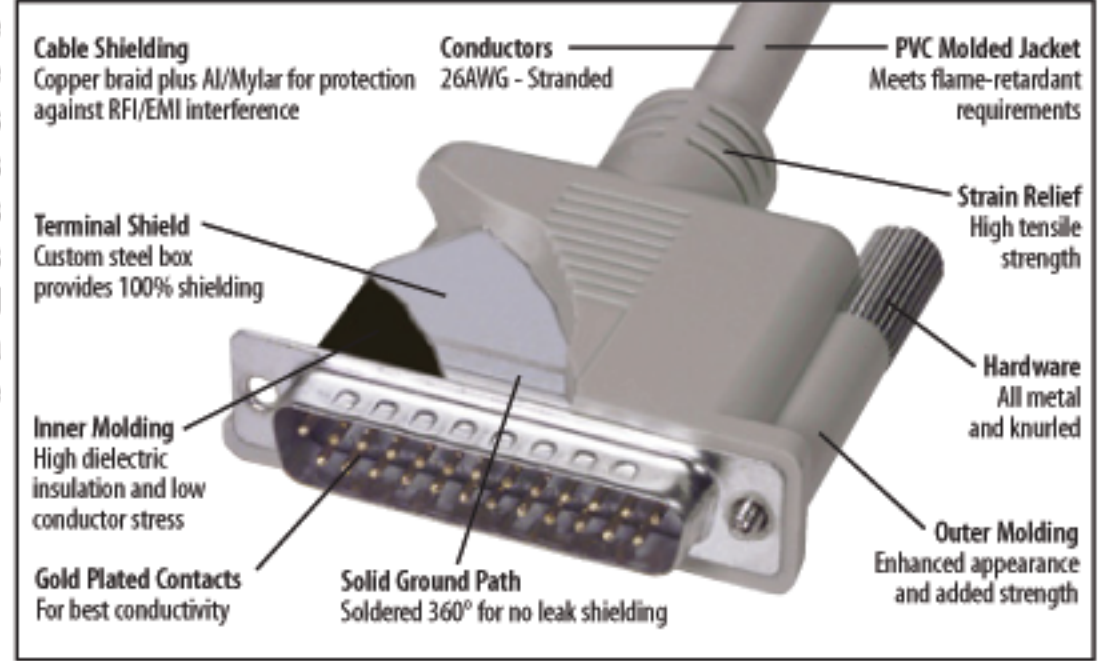

Premium Molded D-sub Cable, DB25 Male / Female, 2.5 ft

Features for this product

- Foil plus braid shield provides maximum protection against EMI/RFI
- All lines wired straight through for extending serial devices
- Hex nuts on female connectors are removable to expose 4-40 thumbscrews
- Gold plated contacts provide reliable connections with repeated mating cycles
- DB25 male to female connectors, lengths range from 2.5 ft. to 50 ft.

L-com's top of the line offering of D-sub cable assemblies provide maximum protection against data corrupting EMI/RFI. Double shielded cable (copper braid plus aluminum mylar foil) and a custom steel internal enclosure separate these cables from any off the shelf D-sub cable on the market. Ideal for any electrically noisy environment where fans, motors or switches are nearby. Custom lengths and pinouts are available with modest minimum requirements.

Premium D-Sub Cable Assemblies - Fully Populated and Double Shielded

The CS2N Series of D-Sub cable assemblies is our top of the line D-Sub cabling offering. These cables offer the best features for those applications where only the best will do. The bulk cable utilizes 26AWG stranded conductors with double shielding (copper braid plus aluminum mylar foil) and flexible PVC jacket. Fully molded backshells also have a unique stamped steel internal enclosure that provides the ultimate in shielding performance. Mounting is done via rugged 4-40 thumbscrews that are easy to grip without the need for a screwdriver. Hex nuts on female connectors are removable to expose 4-40 thumbscrews. Color: Light Gray.